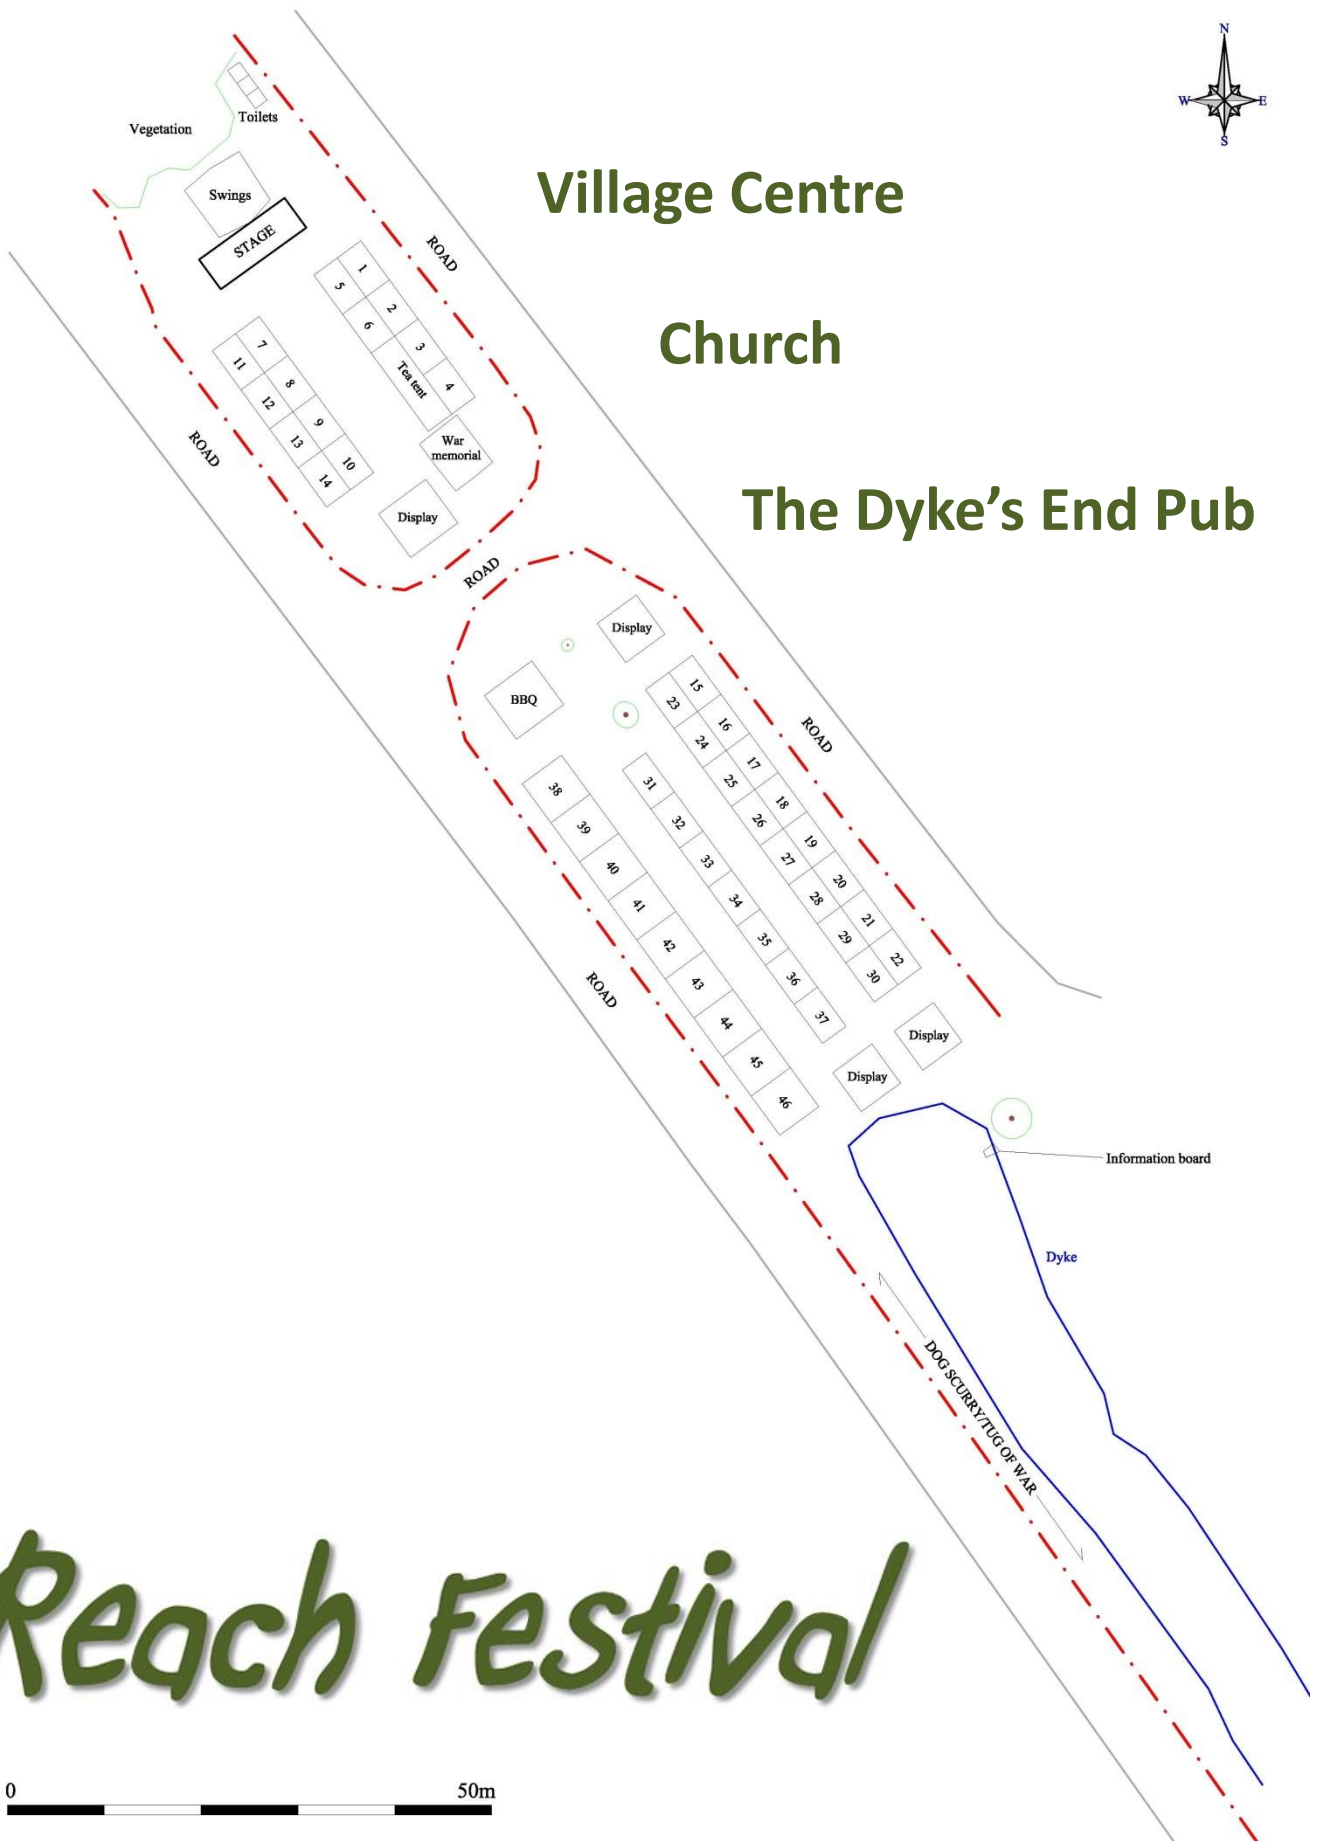

Village Centre

Church

The Dyke's End Pub

Reach Festival

0 50m